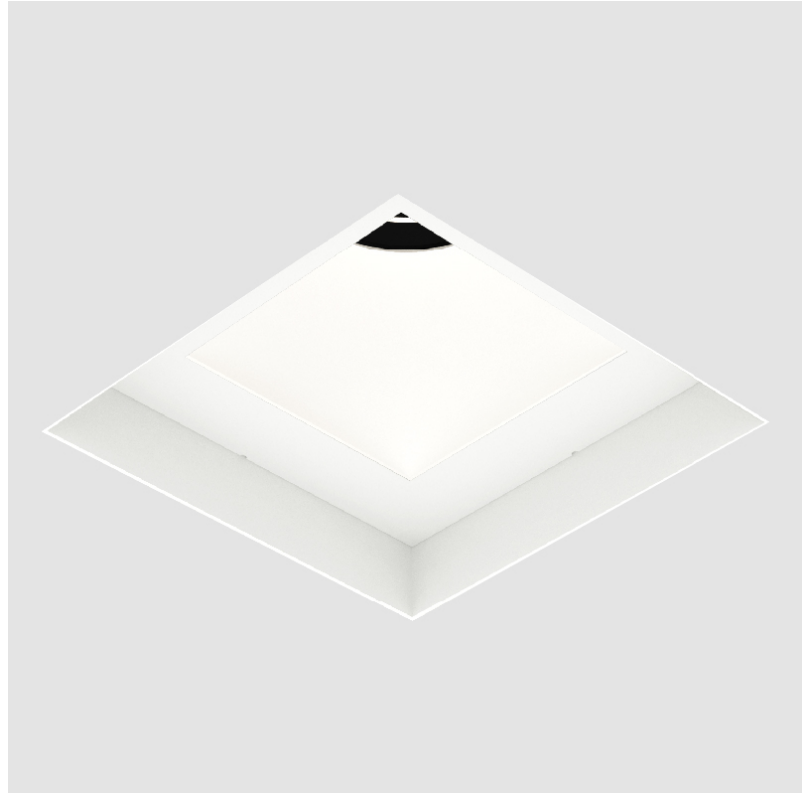

ELECTRICAL

Lamp Type: LED (Zhaga Standard)
Input Wattage (W): 15.5
Total Output Wattage (W): 14.5
Dimming: Tri-Mode (Non-Dimming and Phase Dimming (120Vac only) and 0-10V Dimming)
Driver Included: No
Driver Location: Recessed Housing
Driver Type: Constant Current - Universal
Driver Class: Class 2
Housing: See components
Input Voltage (V): 120 - 277
Constant Current (MA): 500

LED

Number of LEDs: 1
Color Temperature (°K): 2700 / 3000 / 3500 / 4000
Max. Delivered Lumen (lm): 940 / 980 / 1029 / 1050
Nominal Lumen (lm): 1386 / 1438 / 1511 / 1542
CRI: >90 CRI
Efficiency (%): 87.9 / 88.4 / 87.9
Lamp Life (hrs): 50000
Upon Request: RGB-W Tunable White Special Color Temperature Special LED

OPTICAL

Reflector: 20 / 40 / 60
Upon Request: Special Beam Angles

RATINGS AND CERTIFICATIONS

382, F 416-247-9319, www.zaneen.com
Certified by Intertek for North American standards
IP rating: IP20