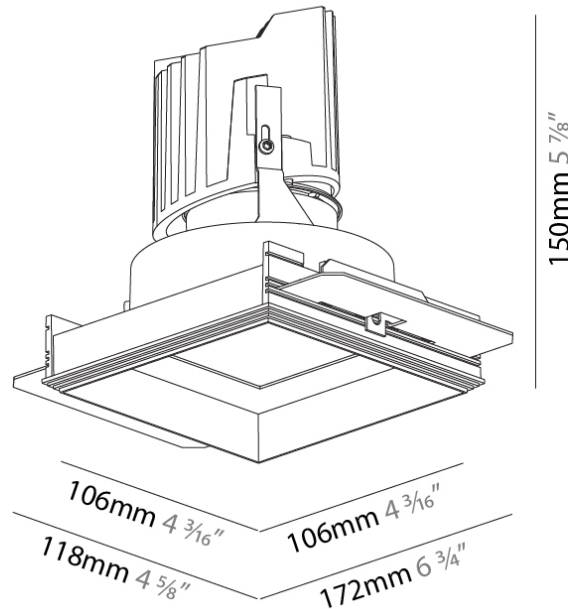

ELECTRICAL

Lamp Type: LED (Zhaga Standard)
Input Wattage (W): 15.5
Total Output Wattage (W): 14.5
Dimming: Tri-Mode (Non-Dimming and Phase Dimming (120Vac only) and 0-10V Dimming)
Driver Included: No
Driver Location: Recessed Housing
Driver Type: Constant Current - Universal
Driver Class: Class 2
Housing: See components
Input Voltage (V): 120 - 277
Constant Current (MA): 500

LED

Number of LEDs: 1
Color Temperature (°K): 2700 / 3000 / 3500 / 4000
Max. Delivered Lumen (lm): 940 / 980 / 1029 / 1050
Nominal Lumen (lm): 1386 / 1438 / 1511 / 1542
CRI: >90 CRI
Efficiency (%): 87.9 / 88.4 / 87.9
Lamp Life (hrs): 50000
Upon Request: RGB-W Tunable White Special Color Temperature Special LED

OPTICAL

Reflector: 20 / 40 / 60
Upon Request: Special Beam Angles

RATINGS AND CERTIFICATIONS

382, F 416-247-9319, www.zaneen.com
Certified by Intertek for North American standards
IP rating: IP20